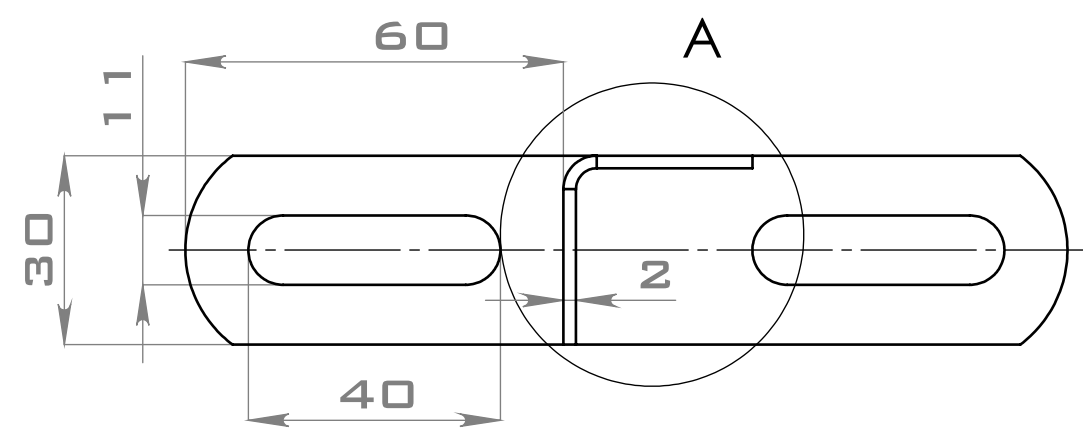

DETAIL A
SCALE 2 : 1

ITEM NO.	PART NUMBER	DESCRIPTION	QTY.
1	70070-280-0001		1
2	70070-280-0002		1

UNLESS OTHERWISE SPECIFIED: DIMENSIONS ARE IN MILLIMETERS		FINISH: DATE	DO NOT SCALE DRAWING	Area 37843.80
SURFACE FINISH:		22 февруари 2012 г. 11:41:39	PROMEX	
TOLERANCES: LINEAR: ANGULAR:				
DRAWN: Velinov	NAME	SIGNATURE	DWG NO. 70070-280	
CHK'D				
APP'VD				
MFG				
Q.A				
MATERIAL: Material <not specified>			WEIGHT: 0.29 kg.	
			SCALE: 1:2	
			SHEET 1 OF 1	