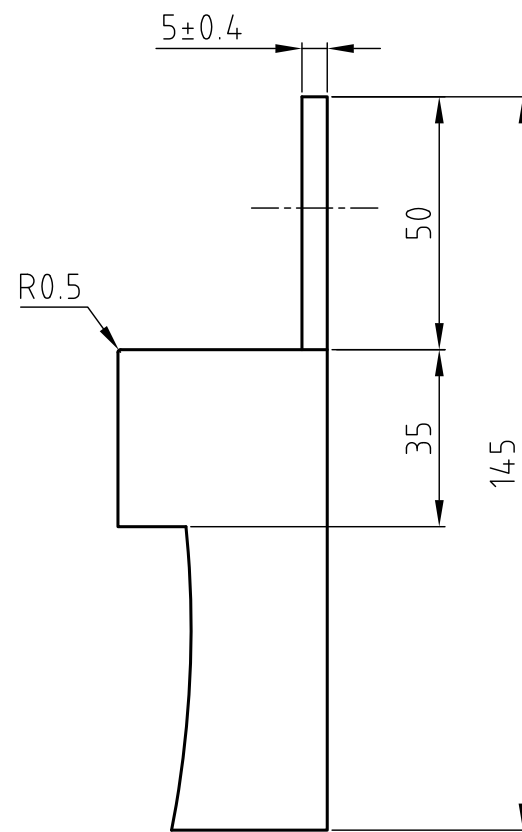

MATERIAL			Monoflo	
SCALE			TITLE	
1:2			BOWL	
SHEET 1 / OF 1			PART NO.	
REV. INDEX		10059-6-1		

MATERIAL		304 $\pm 1.5 \pm 0.1$		Monoflo	
SCALE		1:1			TITLE
SHEET 1 / OF 1		REV. INDEX			BOWL
					PART NO.

MATERIAL		304		Monoflo	
SCALE		1.5:1		TUBE	
SHEET 1 / OF 1		REV. INDEX		PART NO.	

MATERIAL		304		Monoflo	
SCALE		1:1		TITLE	
SHEET		1 OF 1		BRACKET	
REV. INDEX				PART NO.	

MATERIAL		304		Monoflo	
SCALE		1:2		TITLE	
SHEET		1 / OF 1		RING	
REV. INDEX				PART NO.	