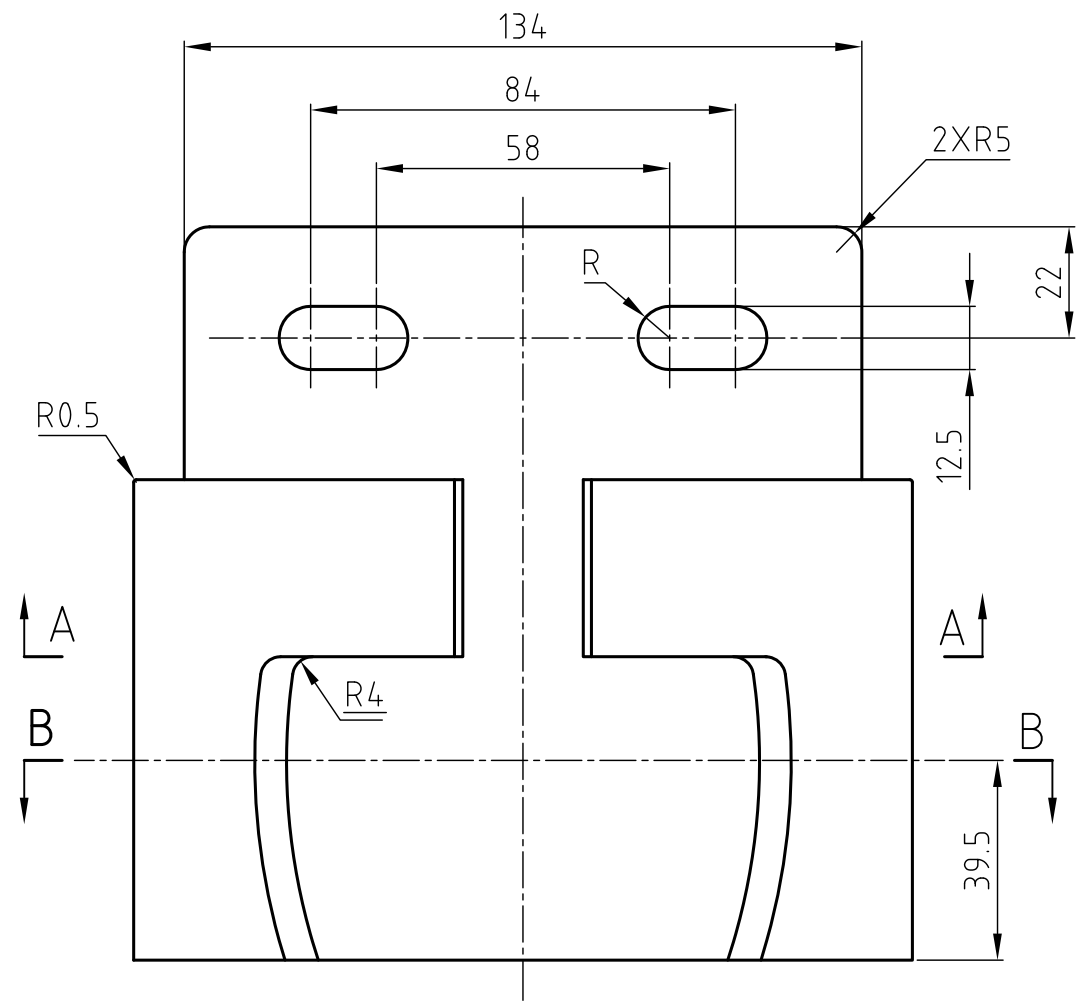

MATERIAL			Monoflo	
SCALE			TITLE	
1:2			BOWL	
SHEET 1 / OF 1			PART NO.	
REV. INDEX		10059-6-1		

MATERIAL		304 $\pm 1.5 \pm 0.1$		Monoflo	
SCALE		1:1			TITLE
SHEET 1 / OF 1		REV. INDEX			BOWL
					PART NO.

MATERIAL		304		Monoflo	
SCALE		1.5:1		TUBE	
SHEET 1 / OF 1		REV. INDEX		PART NO.	

MATERIAL		304		Monoflo	
SCALE		1:1		TITLE	
SHEET		1 OF 1		BRACKET	
REV. INDEX				PART NO.	

MATERIAL		304		Monoflo	
SCALE		1:2		TITLE	
SHEET		1 / OF 1		RING	
REV. INDEX				PART NO.	