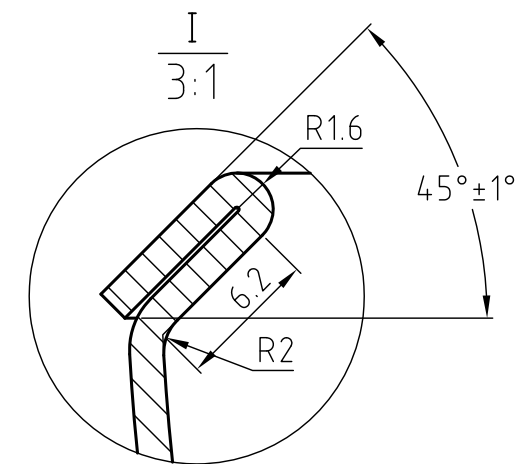

MATERIAL			Monoflo	
SCALE			TITLE	
1:2			BOWL	
SHEET 1 / OF 1			PART NO.	
REV. INDEX		10059-6-1		

MATERIAL		304 $\pm 1.5 \pm 0.1$		Monoflo	
SCALE		1:1			TITLE
SHEET 1 / OF 1		REV. INDEX			BOWL
					PART NO.

MATERIAL		304		Monoflo	
SCALE		1.5:1		TUBE	
SHEET 1 / OF 1		REV. INDEX		PART NO.	

MATERIAL		304		Monoflo	
SCALE		1:1		TITLE	
SHEET		1 OF 1		BRACKET	
REV. INDEX				PART NO.	

MATERIAL		304		Monoflo	
SCALE		1:2		TITLE	
SHEET		1 / OF 1		RING	
REV. INDEX				PART NO.	