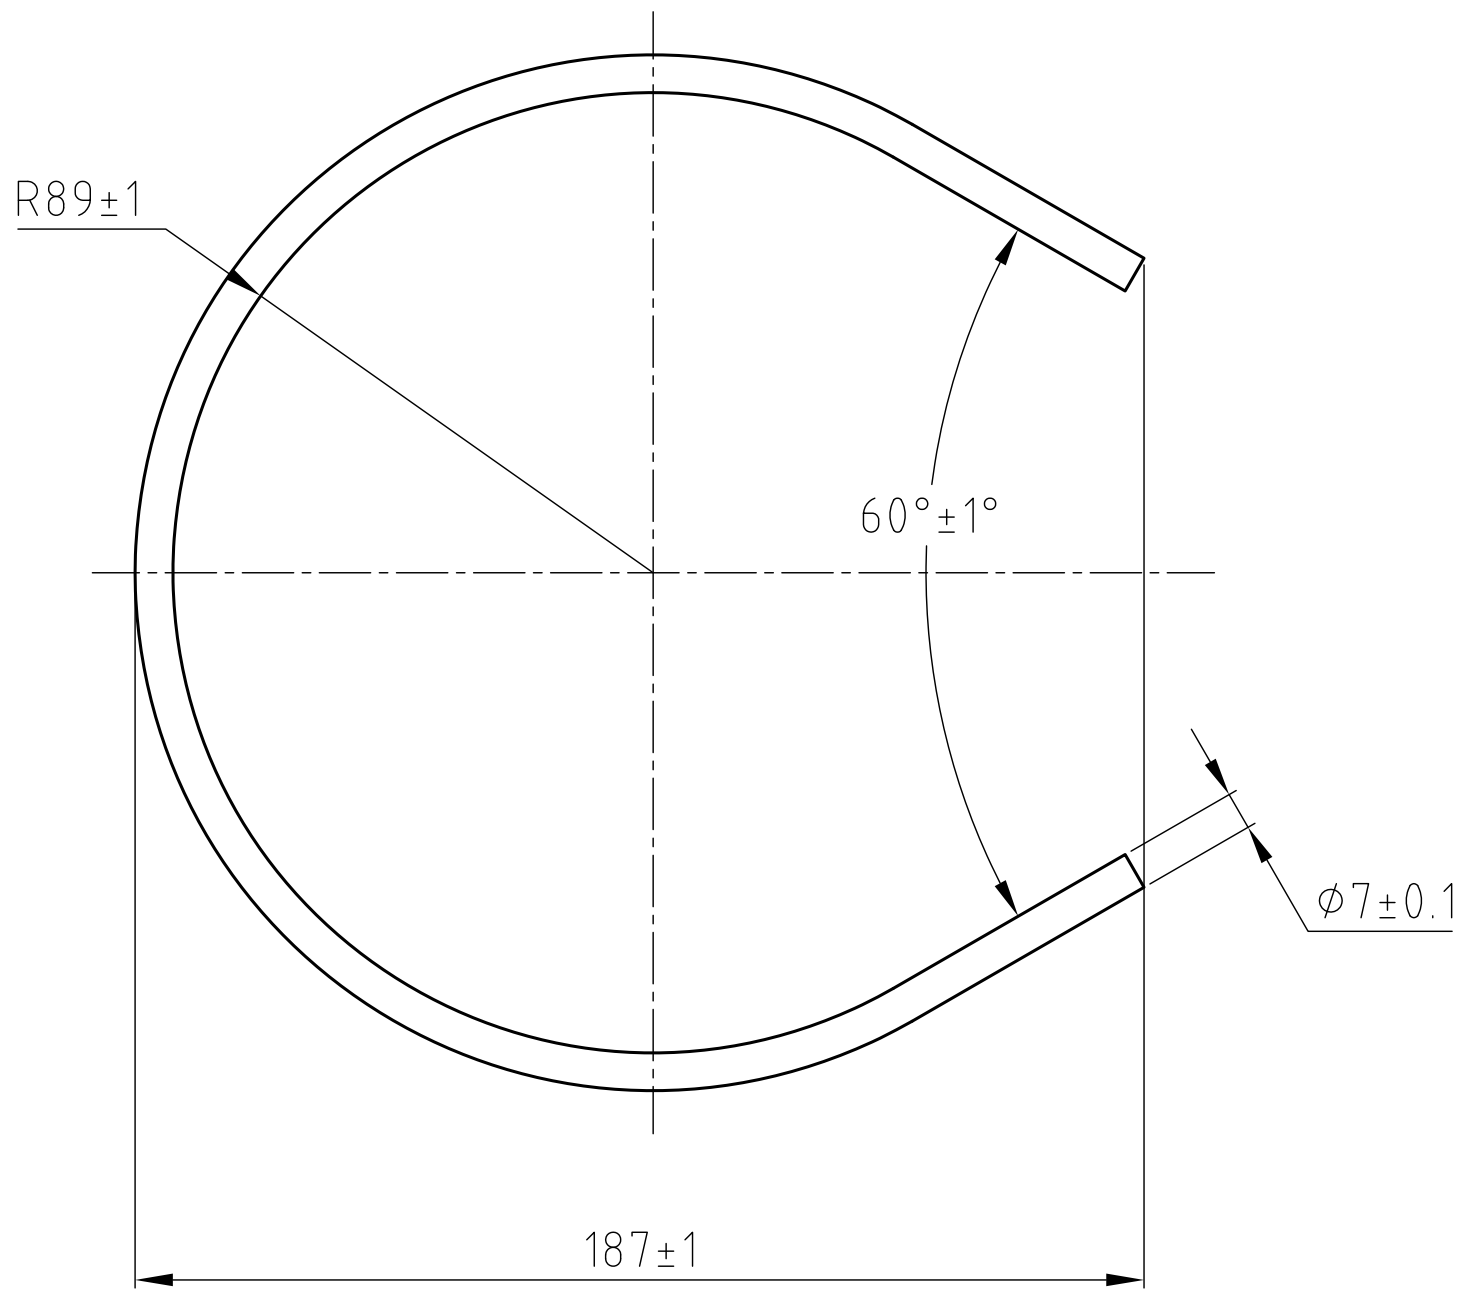

MATERIAL			Monoflo	
SCALE			TITLE	
1:2			BOWL	
SHEET 1 / OF 1			PART NO.	
REV. INDEX		10059-6-1		

MATERIAL		304 $\pm 1.5 \pm 0.1$		Monoflo	
SCALE		1:1			TITLE
SHEET 1 / OF 1		REV. INDEX			BOWL
					PART NO.

MATERIAL		304		Monoflo	
SCALE		1.5:1		TUBE	
SHEET 1 / OF 1		REV. INDEX		PART NO.	

MATERIAL		304		Monoflo	
SCALE		1:1		TITLE	
SHEET		1 OF 1		BRACKET	
REV. INDEX				PART NO.	

MATERIAL		304		Monoflo	
SCALE		1:2		TITLE	
SHEET		1 / OF 1		RING	
REV. INDEX				PART NO.	