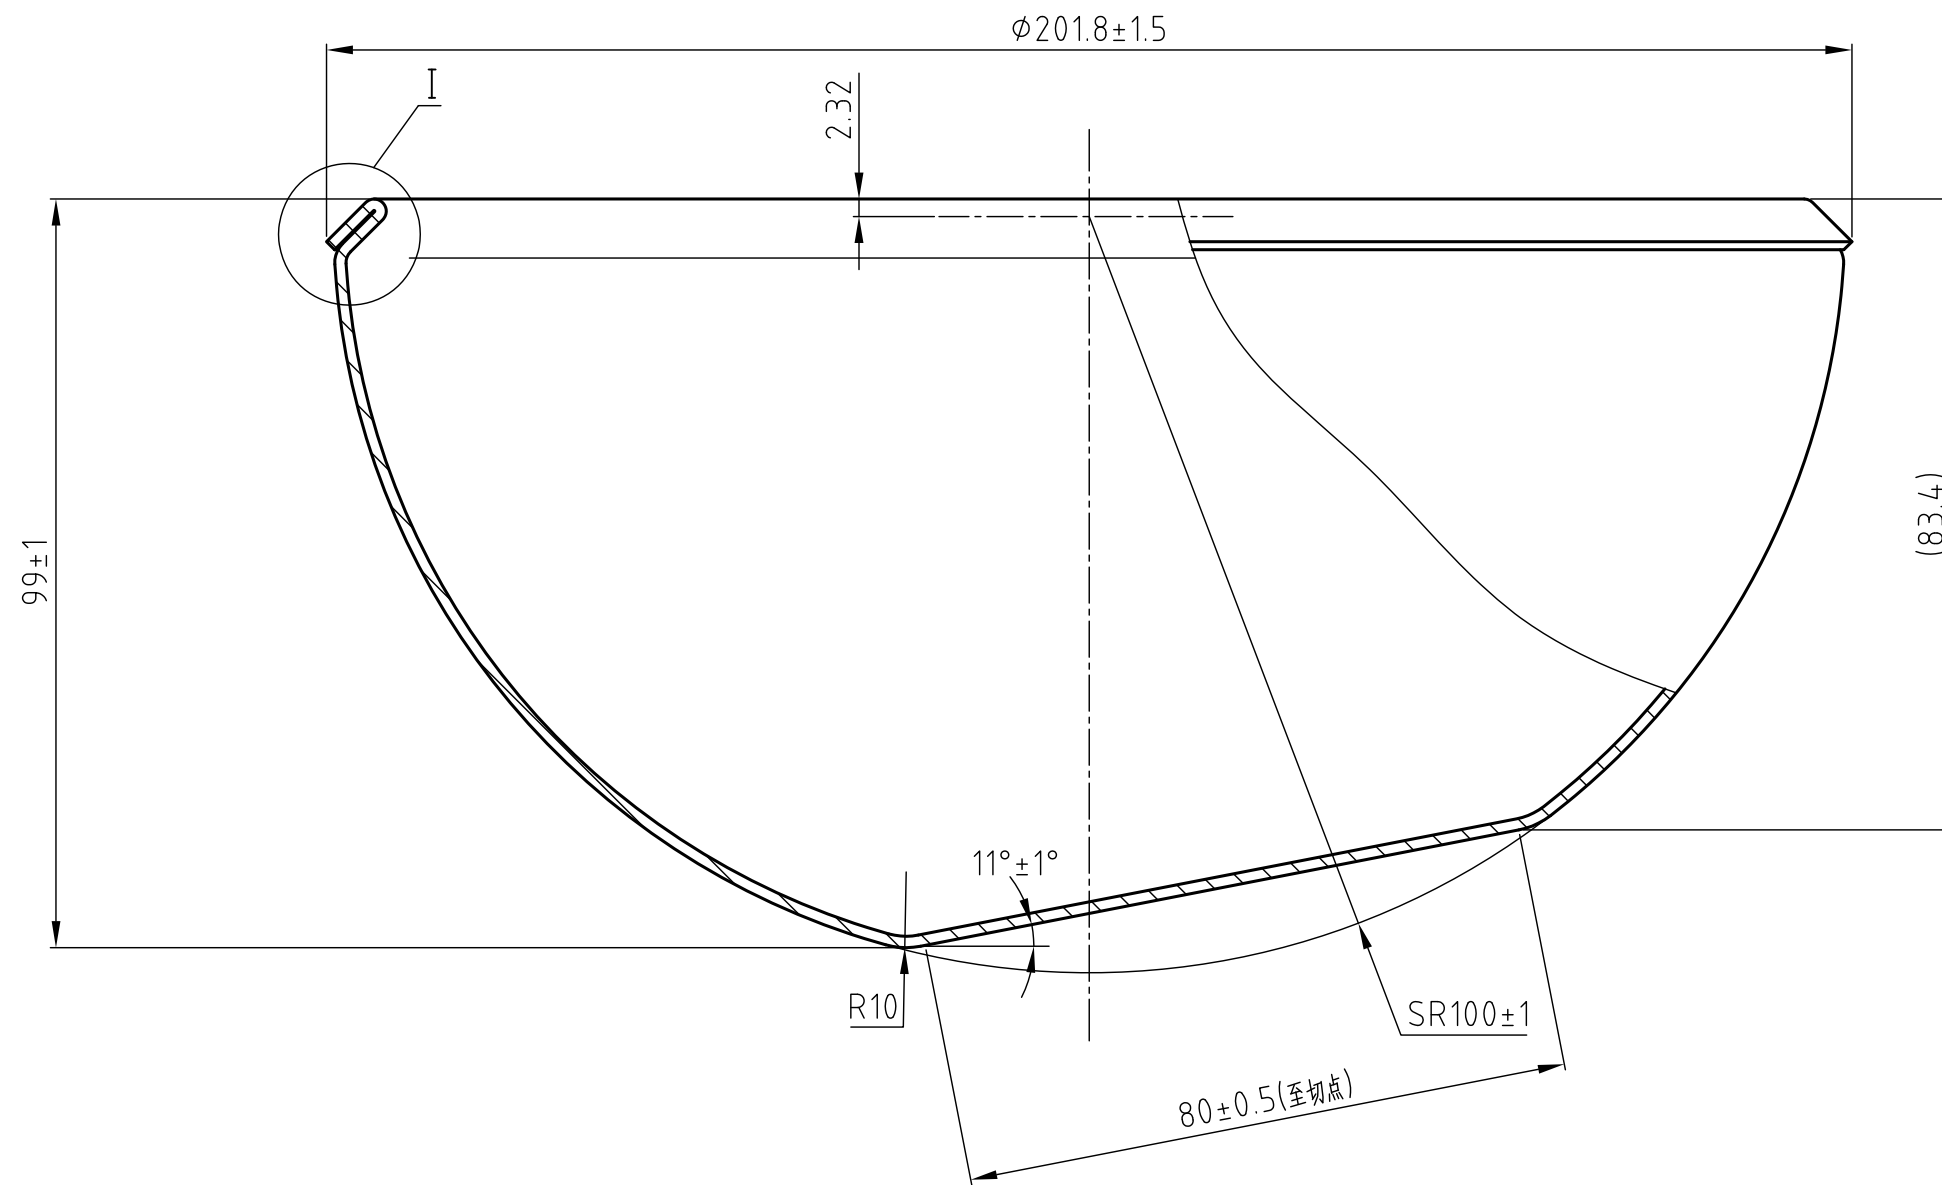

MATERIAL			Monoflo	
SCALE			TITLE	
1:2			BOWL	
SHEET 1 / OF 1			PART NO.	
REV. INDEX		10059-6-1		

MATERIAL		304 $\pm 1.5 \pm 0.1$		Monoflo	
SCALE		1:1			TITLE
SHEET 1 / OF 1		REV. INDEX			BOWL
					PART NO.

MATERIAL		304		Monoflo	
SCALE		1.5:1		TUBE	
SHEET 1 / OF 1		REV. INDEX		PART NO.	

MATERIAL		304		Monoflo	
SCALE		1:1		TITLE	
SHEET		1 OF 1		BRACKET	
REV. INDEX				PART NO.	

MATERIAL		304		Monoflo	
SCALE		1:2		TITLE	
SHEET		1 / OF 1		RING	
REV. INDEX				PART NO.	