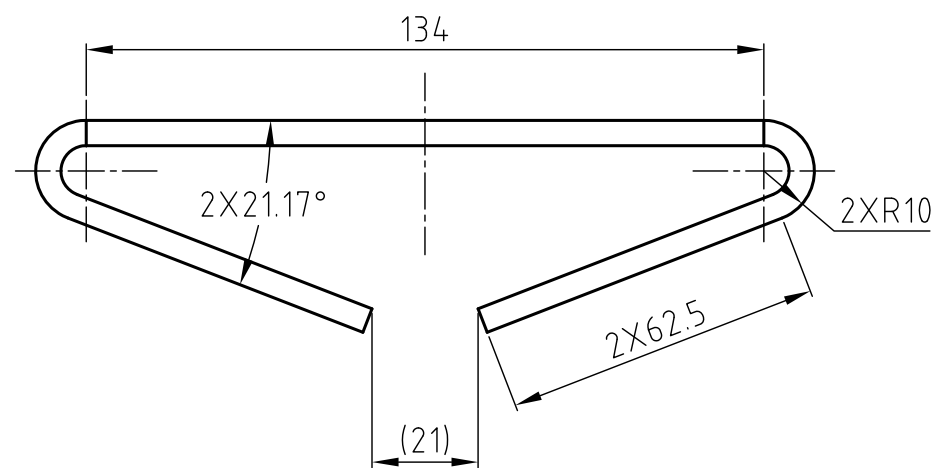

MATERIAL			Monoflo	
SCALE			TITLE	
1:2			BOWL	
SHEET 1 / OF 1			PART NO.	
REV. INDEX		10059-6-1		

MATERIAL		304 $\pm 1.5 \pm 0.1$		Monoflo	
SCALE		1:1			TITLE
SHEET 1 / OF 1		REV. INDEX			BOWL
					PART NO.

MATERIAL		304		Monoflo	
SCALE		1.5:1		TUBE	
SHEET 1 / OF 1		REV. INDEX		PART NO.	

MATERIAL		304		Monoflo	
SCALE		1:1		TITLE	
SHEET		1 OF 1		BRACKET	
REV. INDEX				PART NO.	

MATERIAL		304		Monoflo	
SCALE		1:2		TITLE	
SHEET		1 / OF 1		RING	
REV. INDEX				PART NO.	