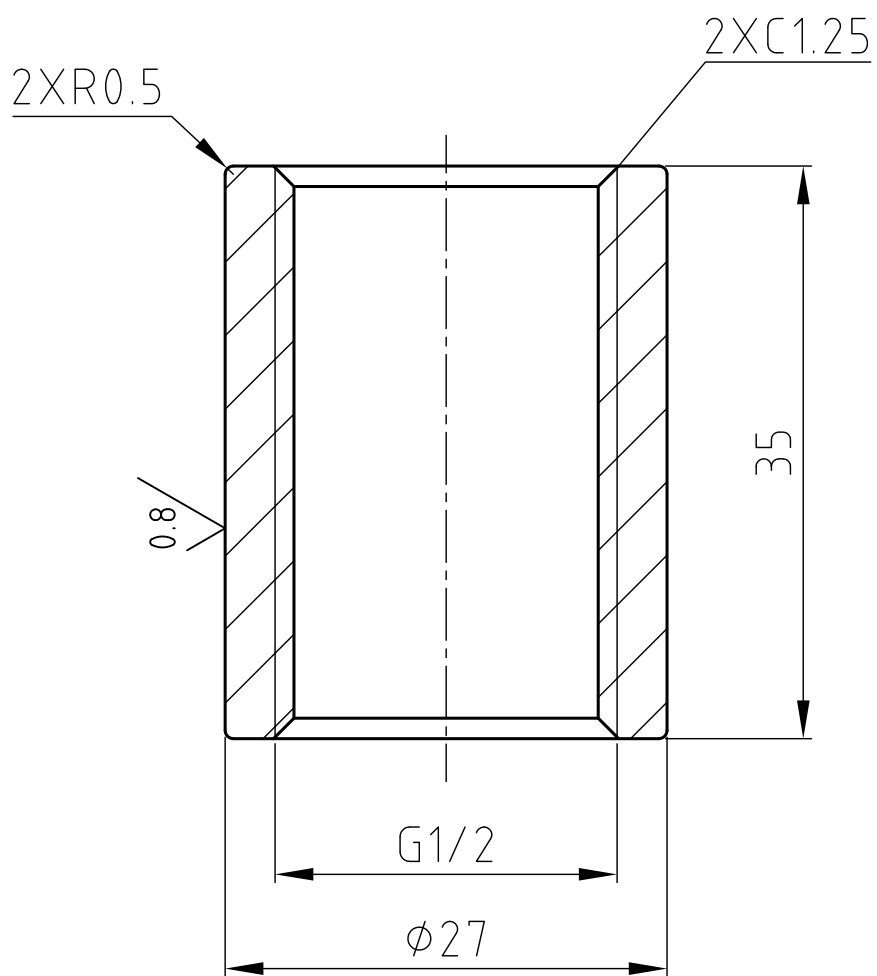

MATERIAL			Monoflo	
SCALE			TITLE	
1:2			BOWL	
SHEET 1 / OF 1			PART NO.	
REV. INDEX		10059-6-1		

MATERIAL		304 $\pm 1.5 \pm 0.1$		Monoflo	
SCALE		1:1			TITLE
SHEET 1 / OF 1		REV. INDEX			BOWL
					PART NO.

MATERIAL		304		Monoflo	
SCALE		1.5:1		TUBE	
SHEET 1 / OF 1		REV. INDEX		PART NO.	

MATERIAL		304		Monoflo	
SCALE		1:1		TITLE	
SHEET		1 OF 1		BRACKET	
REV. INDEX				PART NO.	

MATERIAL		304		Monoflo	
SCALE		1:2		TITLE	
SHEET		1 / OF 1		RING	
REV. INDEX				PART NO.	