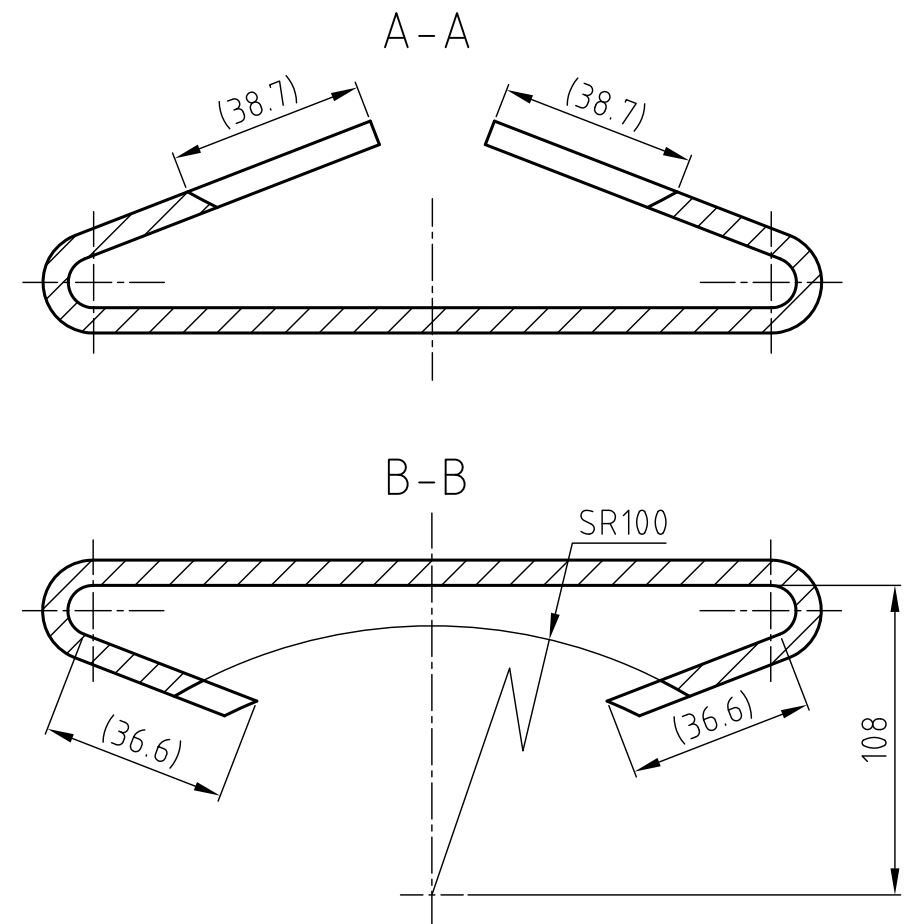

MATERIAL			Monoflo	
SCALE			TITLE	
1:2			BOWL	
SHEET 1 / OF 1			PART NO.	
REV. INDEX		10059-6-1		

MATERIAL		304 $\pm 1.5 \pm 0.1$		Monoflo	
SCALE		1:1			TITLE
SHEET 1 / OF 1		REV. INDEX			BOWL
					PART NO.

MATERIAL		304		Monoflo	
SCALE		1.5:1		TUBE	
SHEET 1 / OF 1		REV. INDEX		PART NO.	

MATERIAL		304		Monoflo	
SCALE		1:1		TITLE	
SHEET		1 OF 1		BRACKET	
REV. INDEX				PART NO.	

MATERIAL		304		Monoflo	
SCALE		1:2		TITLE	
SHEET		1 / OF 1		RING	
REV. INDEX				PART NO.	