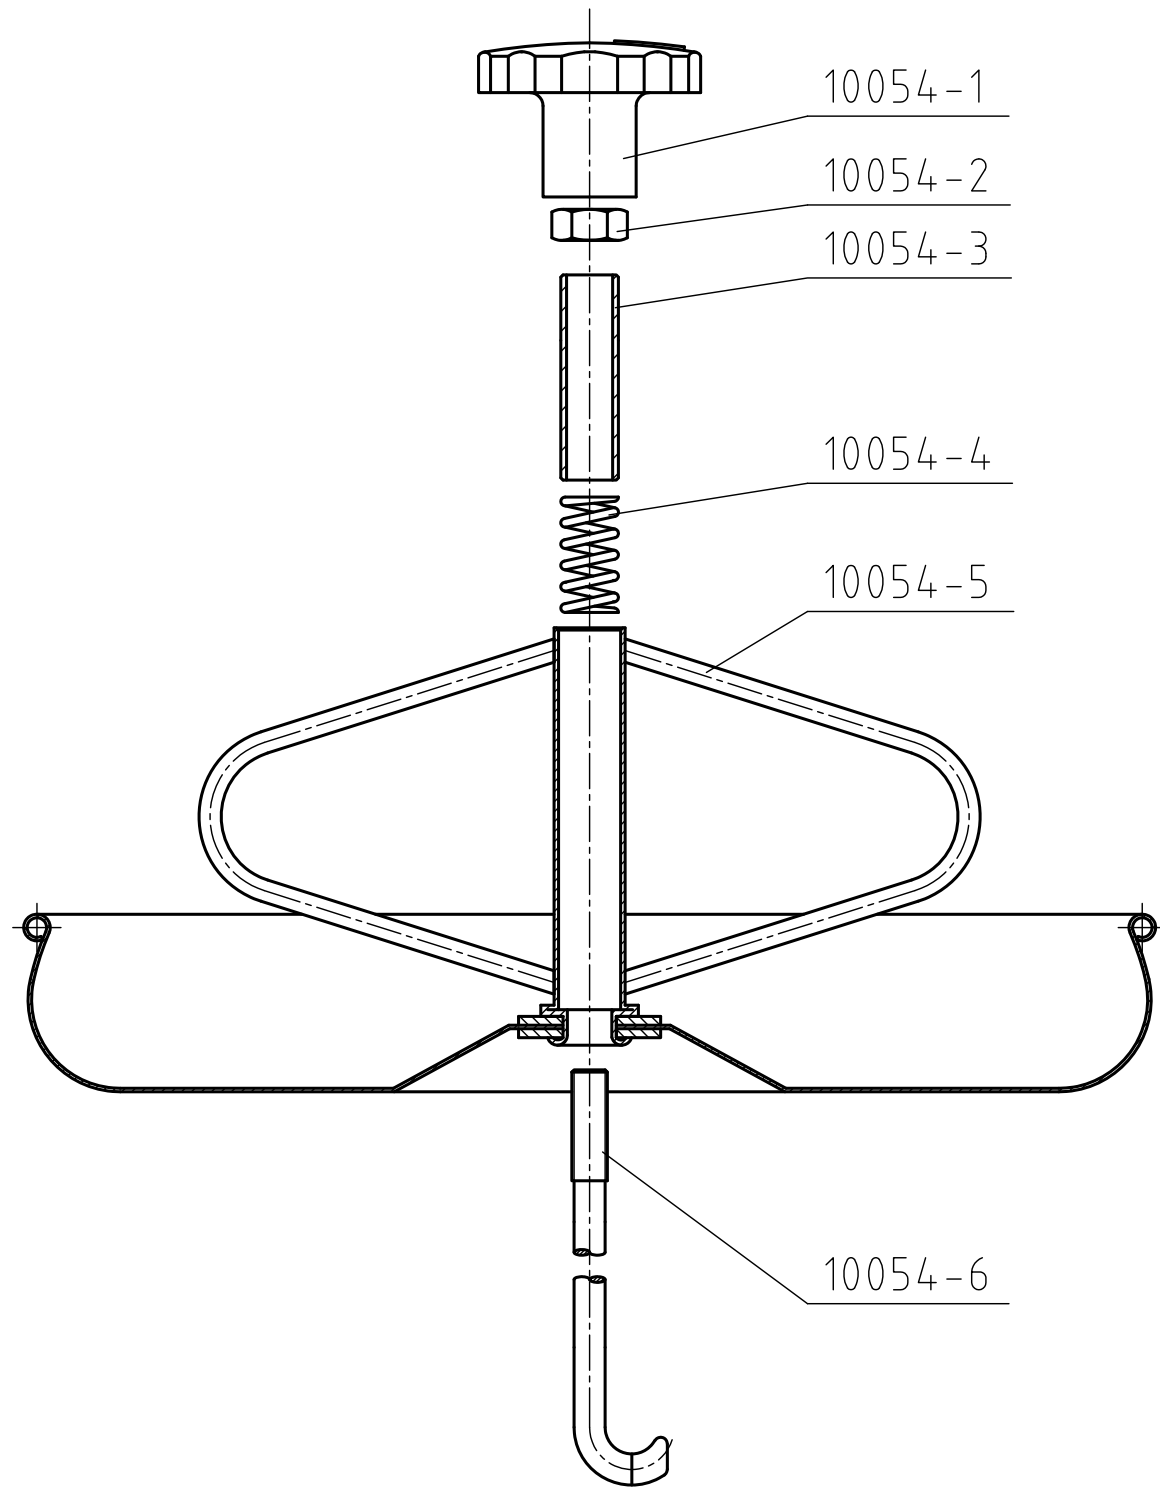

ART.NR.10054

× 1 PIECE OF EACH INCLUDED IN 3523-10-01  
REPLACEMENT KIT, 1 SET

× 6 PIECES OF EACH INCLUDED IN 3523-10-00  
REPLACEMENT KIT, 6 SETS

MATERIAL				Monoflo	
SCALE 1:1.5				TITLE SPARE PARTS	
SHEET 1 OF 1		REV. INDEX		PART NO. 10054	
		A			